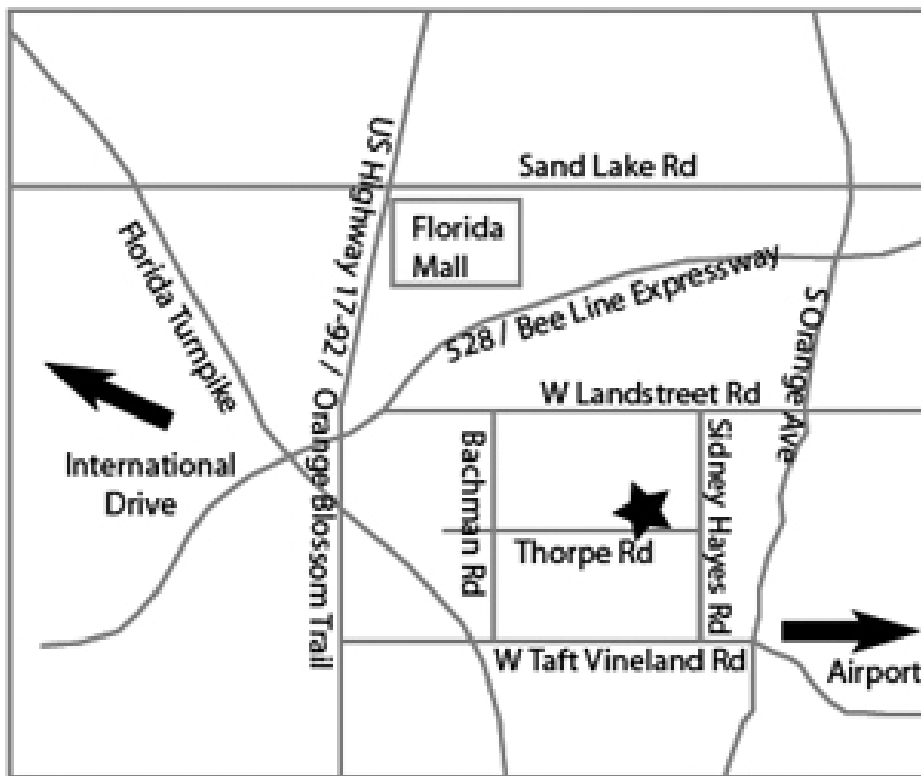

It's nice being close to the Turnpike and 528 exchange but it is pretty confusing if you don't have a GPS unit. From the convention center/International Drive area take the Beach Line (Bee Line, 528) and take exit 4, go on frontage road to Orange Blossom Trail. The Florida Turnpike takes you to Orange Blossom Trail also. Go north to Landstreet and turn right.

There are numerous hotels on Semoran Blvd and McCoy close to the airport and others on International Drive near the Convention Center.